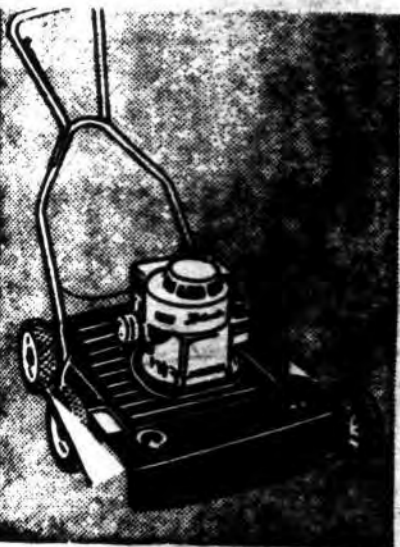

Grand OPENING

VISIT OUR AUTO SHOPPING CENTER FOR TIRES
BATTERIES • AUTO ACCESSORIES • SERVICES

221 BUFFALO ST.
HAMBURG, N. Y.

PRICE BREAK SPECIAL

Spalding Golf Balls

Liquid Center
"Go-Flite"

3 for \$1.33

Limit one set to a customer at this price. Consistent long distance & accuracy. Lasting tough cover finish.